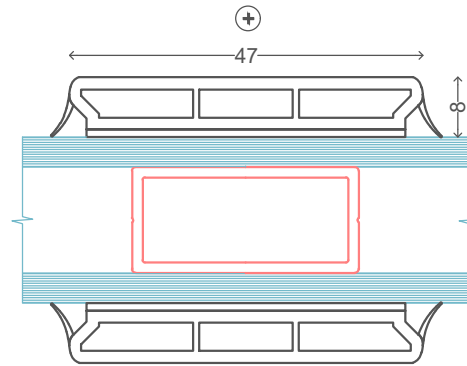

⊖ Standard PVC bars
Glued on both sides
27mm
+ Duplex
2 layer glass

⊖ Standard PVC bars
Glued on both sides
47mm
+ Duplex
2 layer glass

⊖ Standard PVC bars
Glued on both sides
77mm
+ Duplex
2 layer glass
Vertical or horizontal bars only

⊖ Standard PVC bars
Glued on both sides
27mm
+ Duplex
3 layer glass

⊖ Standard PVC bars
Glued on both sides
47mm
+ Duplex
3 layer glass

⊖ Standard PVC bars
Glued on both sides
77mm
+ Duplex
3 layer glass
Vertical or horizontal bars only