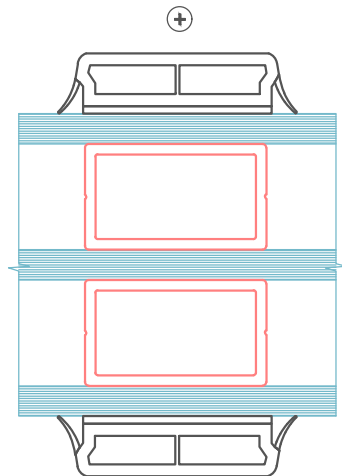

⊖ Standard PVC bars
Glued on both sides
27mm
+ Duplex
2 layer glass

⊖ Standard PVC bars
Glued on both sides
47mm
+ Duplex
2 layer glass

⊖ Standard PVC bars
Glued on both sides
77mm
+ Duplex
2 layer glass
Vertical or horizontal bars only

⊖ Standard PVC bars
Glued on both sides
27mm
+ Duplex
3 layer glass

⊖ Standard PVC bars
Glued on both sides
47mm
+ Duplex
3 layer glass

⊖ Standard PVC bars
Glued on both sides
77mm
+ Duplex
3 layer glass
Vertical or horizontal bars only