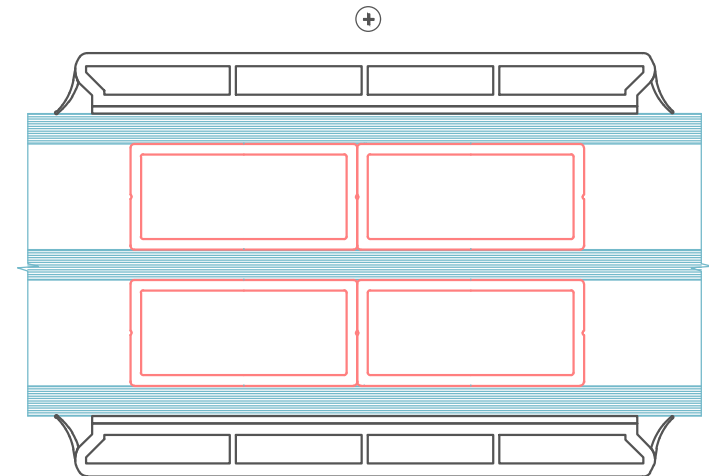

⊖ Standard PVC bars
Glued on both sides
27mm
+ Duplex
2 layer glass

⊖ Standard PVC bars
Glued on both sides
47mm
+ Duplex
2 layer glass

⊖ Standard PVC bars
Glued on both sides
77mm
+ Duplex
2 layer glass
Vertical or horizontal bars only

⊖ Standard PVC bars
Glued on both sides
27mm
+ Duplex
3 layer glass

⊖ Standard PVC bars
Glued on both sides
47mm
+ Duplex
3 layer glass

⊖ Standard PVC bars
Glued on both sides
77mm
+ Duplex
3 layer glass
Vertical or horizontal bars only