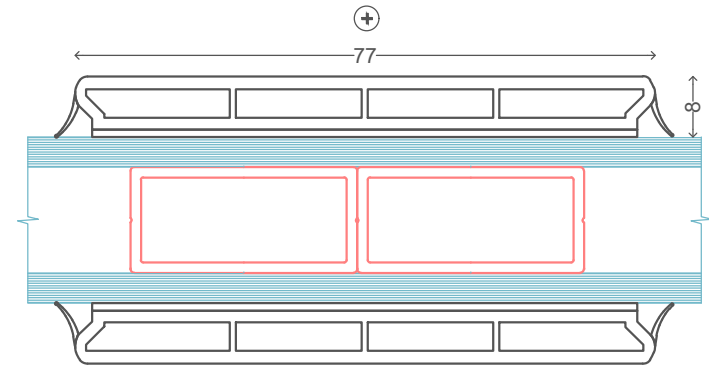

⊖ Standard PVC bars
Glued on both sides
27mm
+ Duplex
2 layer glass

⊖ Standard PVC bars
Glued on both sides
47mm
+ Duplex
2 layer glass

⊖ Standard PVC bars
Glued on both sides
77mm
+ Duplex
2 layer glass
Vertical or horizontal bars only

⊖ Standard PVC bars
Glued on both sides
27mm
+ Duplex
3 layer glass

⊖ Standard PVC bars
Glued on both sides
47mm
+ Duplex
3 layer glass

⊖ Standard PVC bars
Glued on both sides
77mm
+ Duplex
3 layer glass
Vertical or horizontal bars only