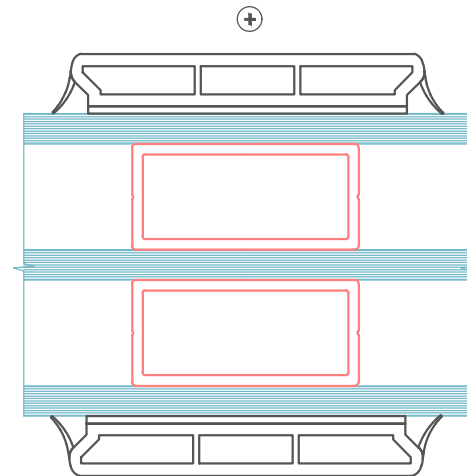

⊖ Standard PVC bars
Glued on both sides
27mm
+ Duplex
2 layer glass

⊖ Standard PVC bars
Glued on both sides
47mm
+ Duplex
2 layer glass

⊖ Standard PVC bars
Glued on both sides
77mm
+ Duplex
2 layer glass
Vertical or horizontal bars only

⊖ Standard PVC bars
Glued on both sides
27mm
+ Duplex
3 layer glass

⊖ Standard PVC bars
Glued on both sides
47mm
+ Duplex
3 layer glass

⊖ Standard PVC bars
Glued on both sides
77mm
+ Duplex
3 layer glass
Vertical or horizontal bars only