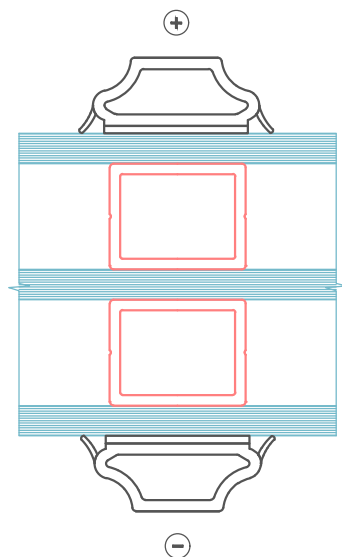

Classic PVC bars  
Glued on both sides  
22mm  
+ Duplex  
2 layer glass

Classic PVC bars  
Glued on both sides  
22mm  
+ Duplex  
3 layer glass