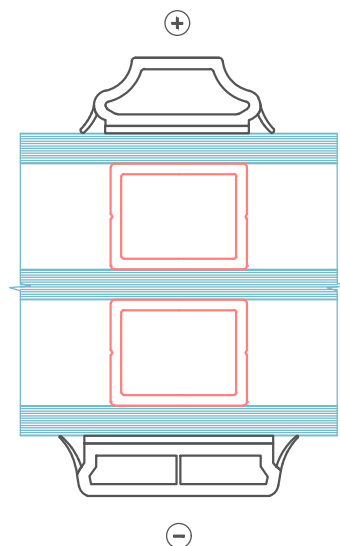

Combinated PVC bars
Glued on both sides:
Classic 22mm inside
Standard 27mm outside
+Duplex
2 layer glass

Combinated PVC bars
Glued on both sides:
Classic 22mm inside
Standard 27mm outside
+Duplex
3 layer glass