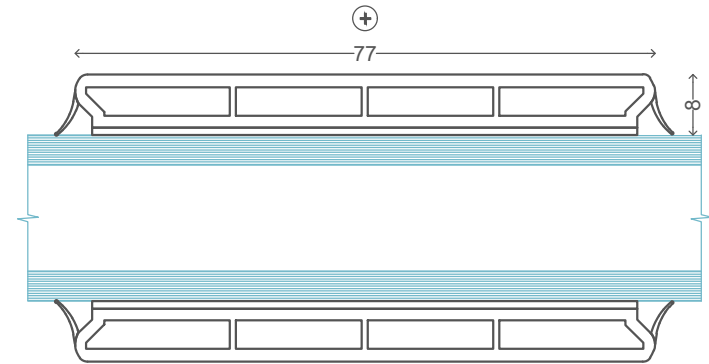

⊖ Standard PVC bars  
Glued on both sides  
27mm  
2 layer glass

⊖ Standard PVC bars  
Glued on both sides  
47mm  
2 layer glass

⊖ Standard PVC bars  
Glued on both sides  
77mm  
2 layer glass

⊖ Standard PVC bars  
Glued on both sides  
27mm  
3 layer glass

⊖ Standard PVC bars  
Glued on both sides  
47mm  
3 layer glass

⊖ Standard PVC bars  
Glued on both sides  
77mm  
3 layer glass