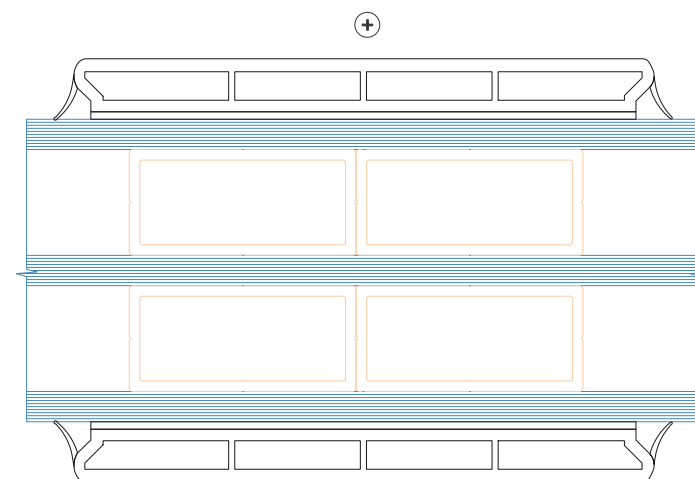

⊖ Standard PVC bars
Glued on both sides
27mm + Duplex
2 layer glass

⊖ Standard PVC bars
Glued on both sides
47mm + Duplex
2 layer glass

⊖ Standard PVC bars
Glued on both sides
77mm + Duplex
2 layer glass
Vertical or horizontal bars only

⊖ Standard PVC bars
Glued on both sides
27mm + Duplex
3 layer glass

⊖ Standard PVC bars
Glued on both sides
47mm + Duplex
3 layer glass

⊖ Standard PVC bars
Glued on both sides
77mm + Duplex
3 layer glass
Vertical or horizontal bars only