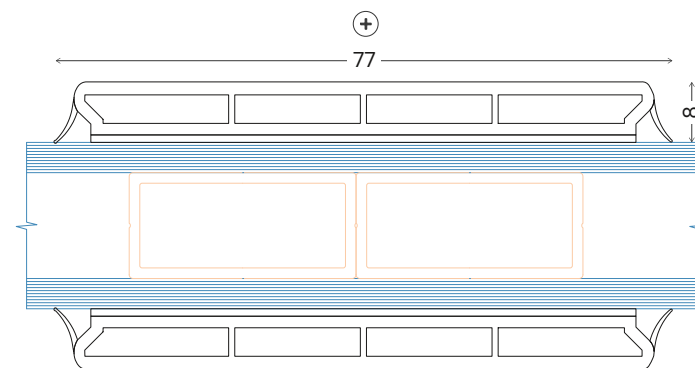

⊖ Standard PVC bars
Glued on both sides
27mm + Duplex
2 layer glass

⊖ Standard PVC bars
Glued on both sides
47mm + Duplex
2 layer glass

⊖ Standard PVC bars
Glued on both sides
77mm + Duplex
2 layer glass
Vertical or horizontal bars only

⊖ Standard PVC bars
Glued on both sides
27mm + Duplex
3 layer glass

⊖ Standard PVC bars
Glued on both sides
47mm + Duplex
3 layer glass

⊖ Standard PVC bars
Glued on both sides
77mm + Duplex
3 layer glass
Vertical or horizontal bars only