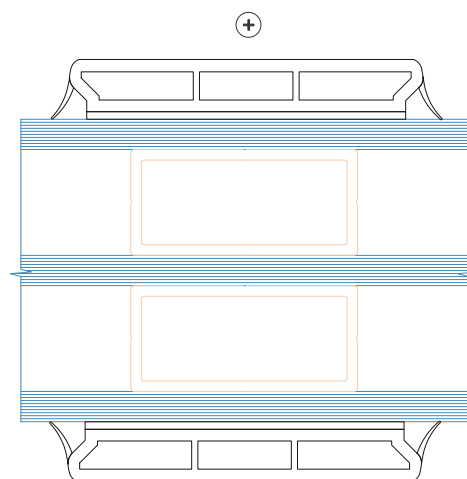

⊖ Standard PVC bars
Glued on both sides
27mm + Duplex
2 layer glass

⊖ Standard PVC bars
Glued on both sides
47mm + Duplex
2 layer glass

⊖ Standard PVC bars
Glued on both sides
77mm + Duplex
2 layer glass
Vertical or horizontal bars only

⊖ Standard PVC bars
Glued on both sides
27mm + Duplex
3 layer glass

⊖ Standard PVC bars
Glued on both sides
47mm + Duplex
3 layer glass

⊖ Standard PVC bars
Glued on both sides
77mm + Duplex
3 layer glass
Vertical or horizontal bars only