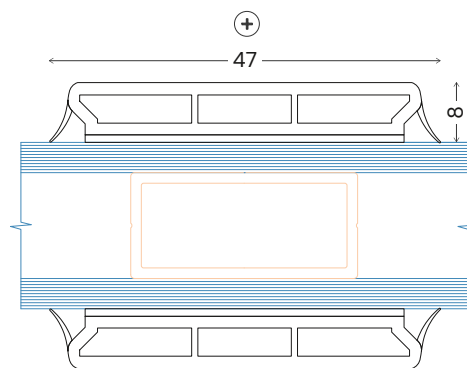

⊖ Standard PVC bars
Glued on both sides
27mm + Duplex
2 layer glass

⊖ Standard PVC bars
Glued on both sides
47mm + Duplex
2 layer glass

⊖ Standard PVC bars
Glued on both sides
77mm + Duplex
2 layer glass
Vertical or horizontal bars only

⊖ Standard PVC bars
Glued on both sides
27mm + Duplex
3 layer glass

⊖ Standard PVC bars
Glued on both sides
47mm + Duplex
3 layer glass

⊖ Standard PVC bars
Glued on both sides
77mm + Duplex
3 layer glass
Vertical or horizontal bars only