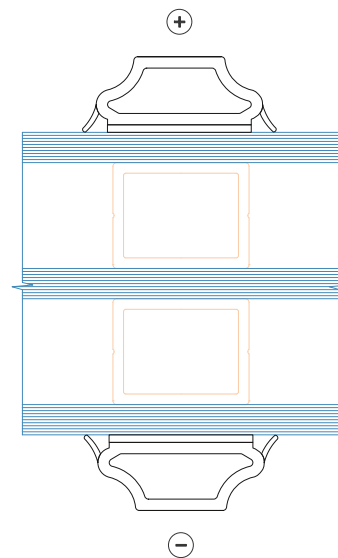

Classic PVC bars
 Glued on both sides:
 22mm
 + Duplex
 2 layer glass

Classic PVC bars
 Glued on both sides:
 22mm
 + Duplex
 3 layer glass

ARADAS

www.aradas.lt

Classic PVC bars + Duplex

M 1:10

2022

BAR-02