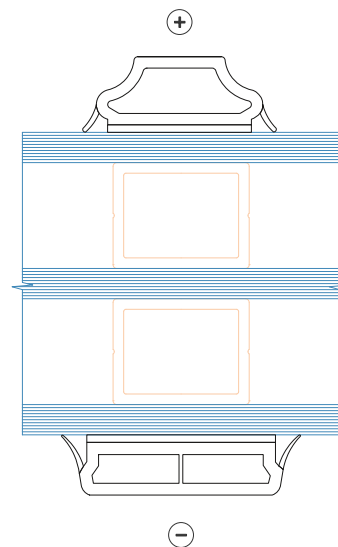

Combined PVC bars
 Glued on both sides:
 Classic 22mm inside
 Standard 27mm outside
 +Duplex
 2 layer glass

Combined PVC bars
 Glued on both sides:
 Classic 22mm inside
 Standard 27mm outside
 +Duplex
 3 layer glass