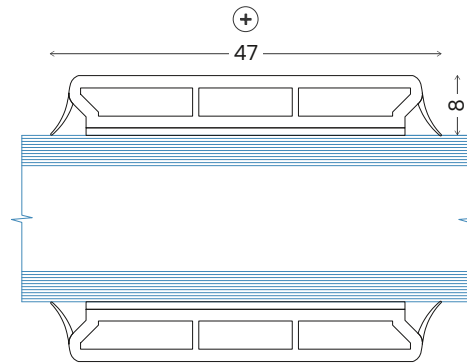

⊖ Standard PVC bars
Glued on both sides
27mm
2 layer glass

⊖ Standard PVC bars
Glued on both sides
47mm
2 layer glass

⊖ Standard PVC bars
Glued on both sides
77mm
2 layer glass

⊖ Standard PVC bars
Glued on both sides
27mm
3 layer glass

⊖ Standard PVC bars
Glued on both sides
47mm
3 layer glass

⊖ Standard PVC bars
Glued on both sides
77mm
3 layer glass

ARADAS

www.aradas.lt

Standard PVC bars

M 1:10

2022

BAR-04