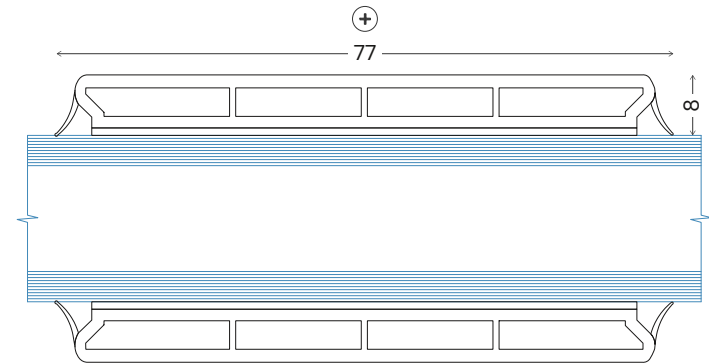

⊖ Standard PVC bars
Glued on both sides
27mm
2 layer glass

⊖ Standard PVC bars
Glued on both sides
47mm
2 layer glass

⊖ Standard PVC bars
Glued on both sides
77mm
2 layer glass

⊖ Standard PVC bars
Glued on both sides
27mm
3 layer glass

⊖ Standard PVC bars
Glued on both sides
47mm
3 layer glass

⊖ Standard PVC bars
Glued on both sides
77mm
3 layer glass

ARADAS

www.aradas.lt

Standard PVC bars

M 1:10

2022

BAR-04