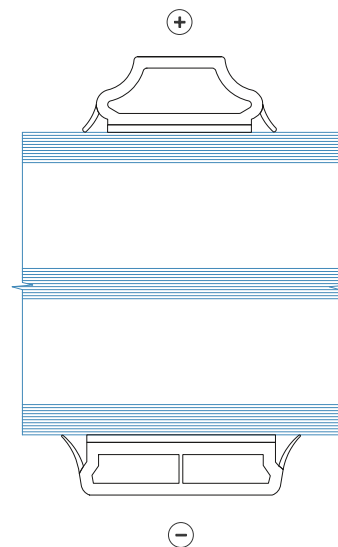

Combined PVC bars  
 Glued on both sides:  
 Classic 22mm inside  
 Standard 27mm outside  
 2 layer glass

Combined PVC bars  
 Glued on both sides:  
 Classic 22mm inside  
 Standard 27mm outside  
 3 layer glass